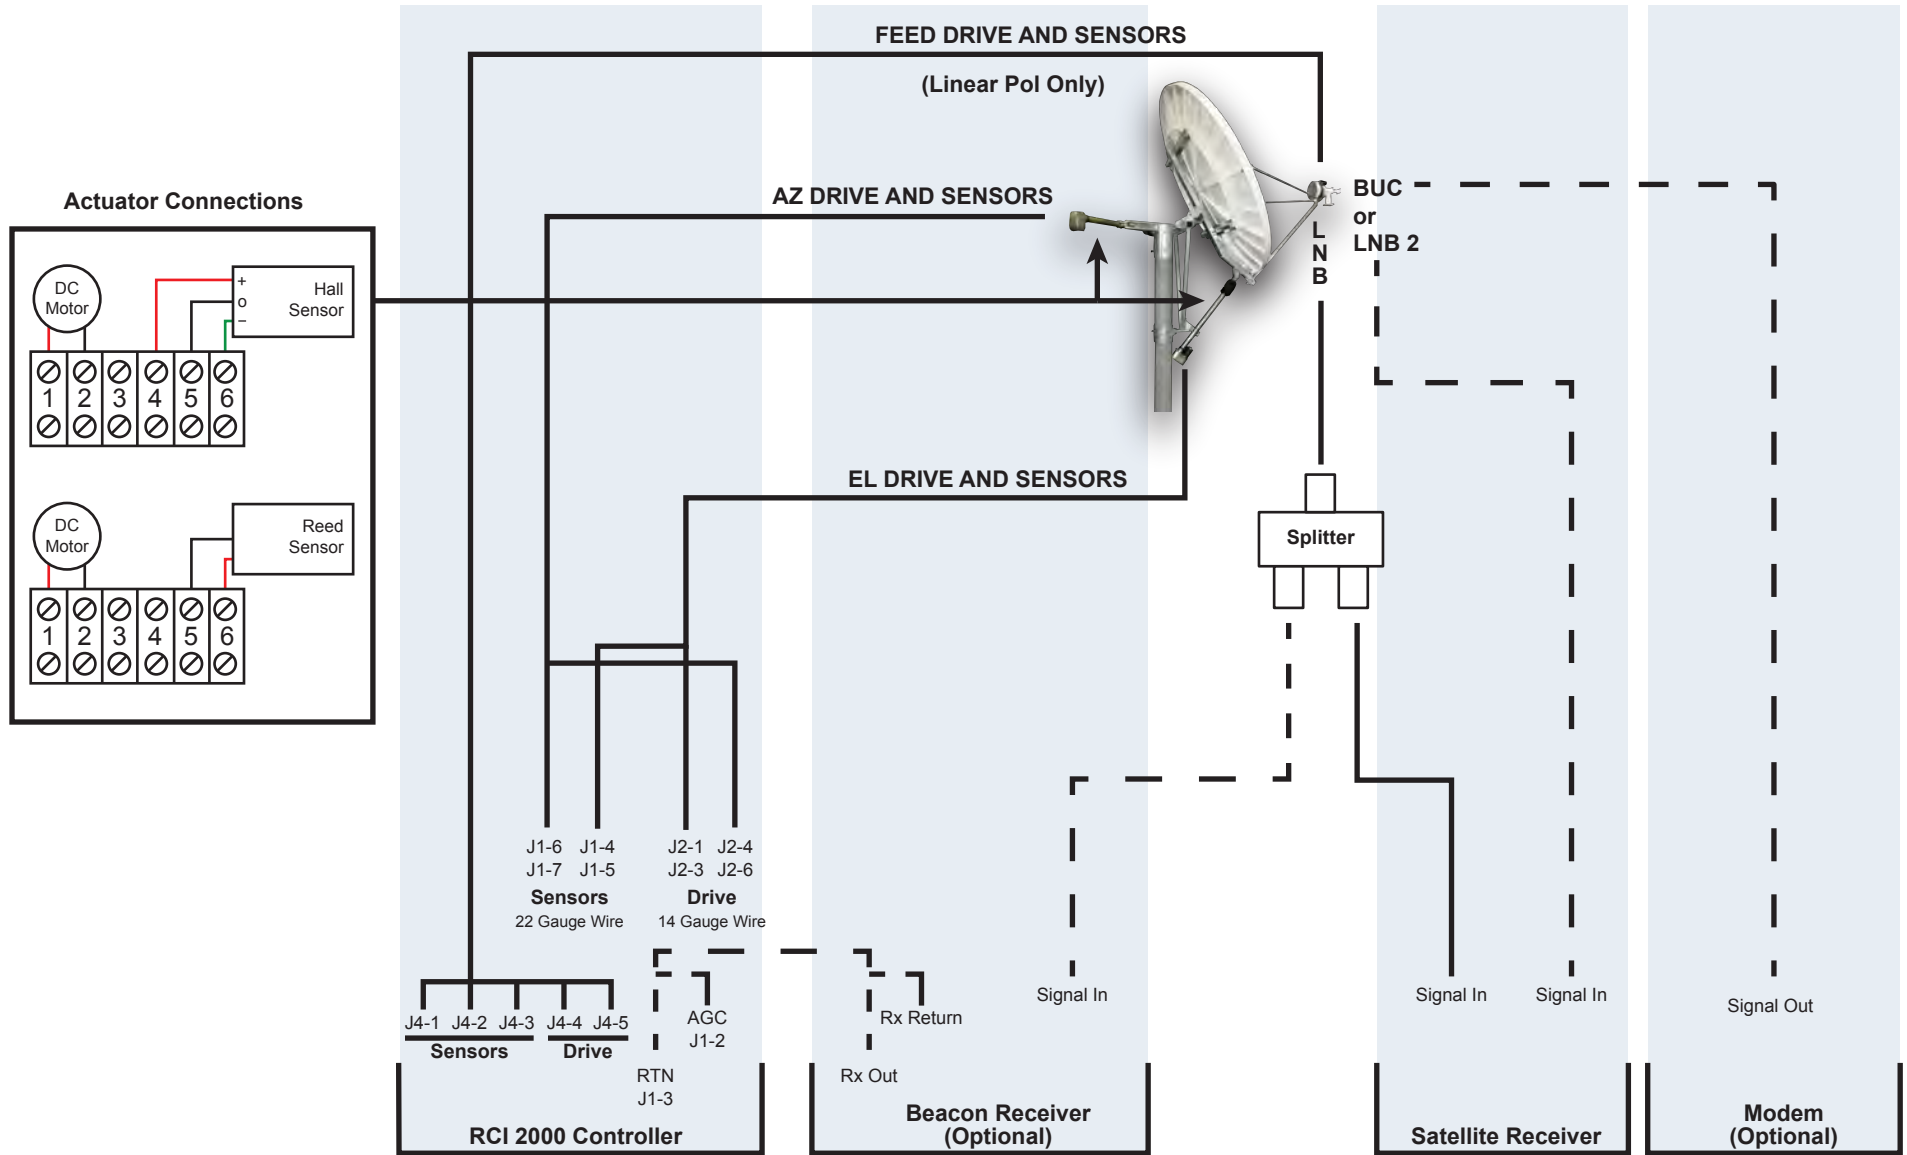

Viking Satcom Navigator Antenna Wiring Diagram

RC2000A Non Tracking Controller

*Diagram based on typical configuration

Viking Satcom Navigator Antenna Inclined Orbit Wiring Diagram

RC2000C Tracking Controller

*Diagram based on typical configuration