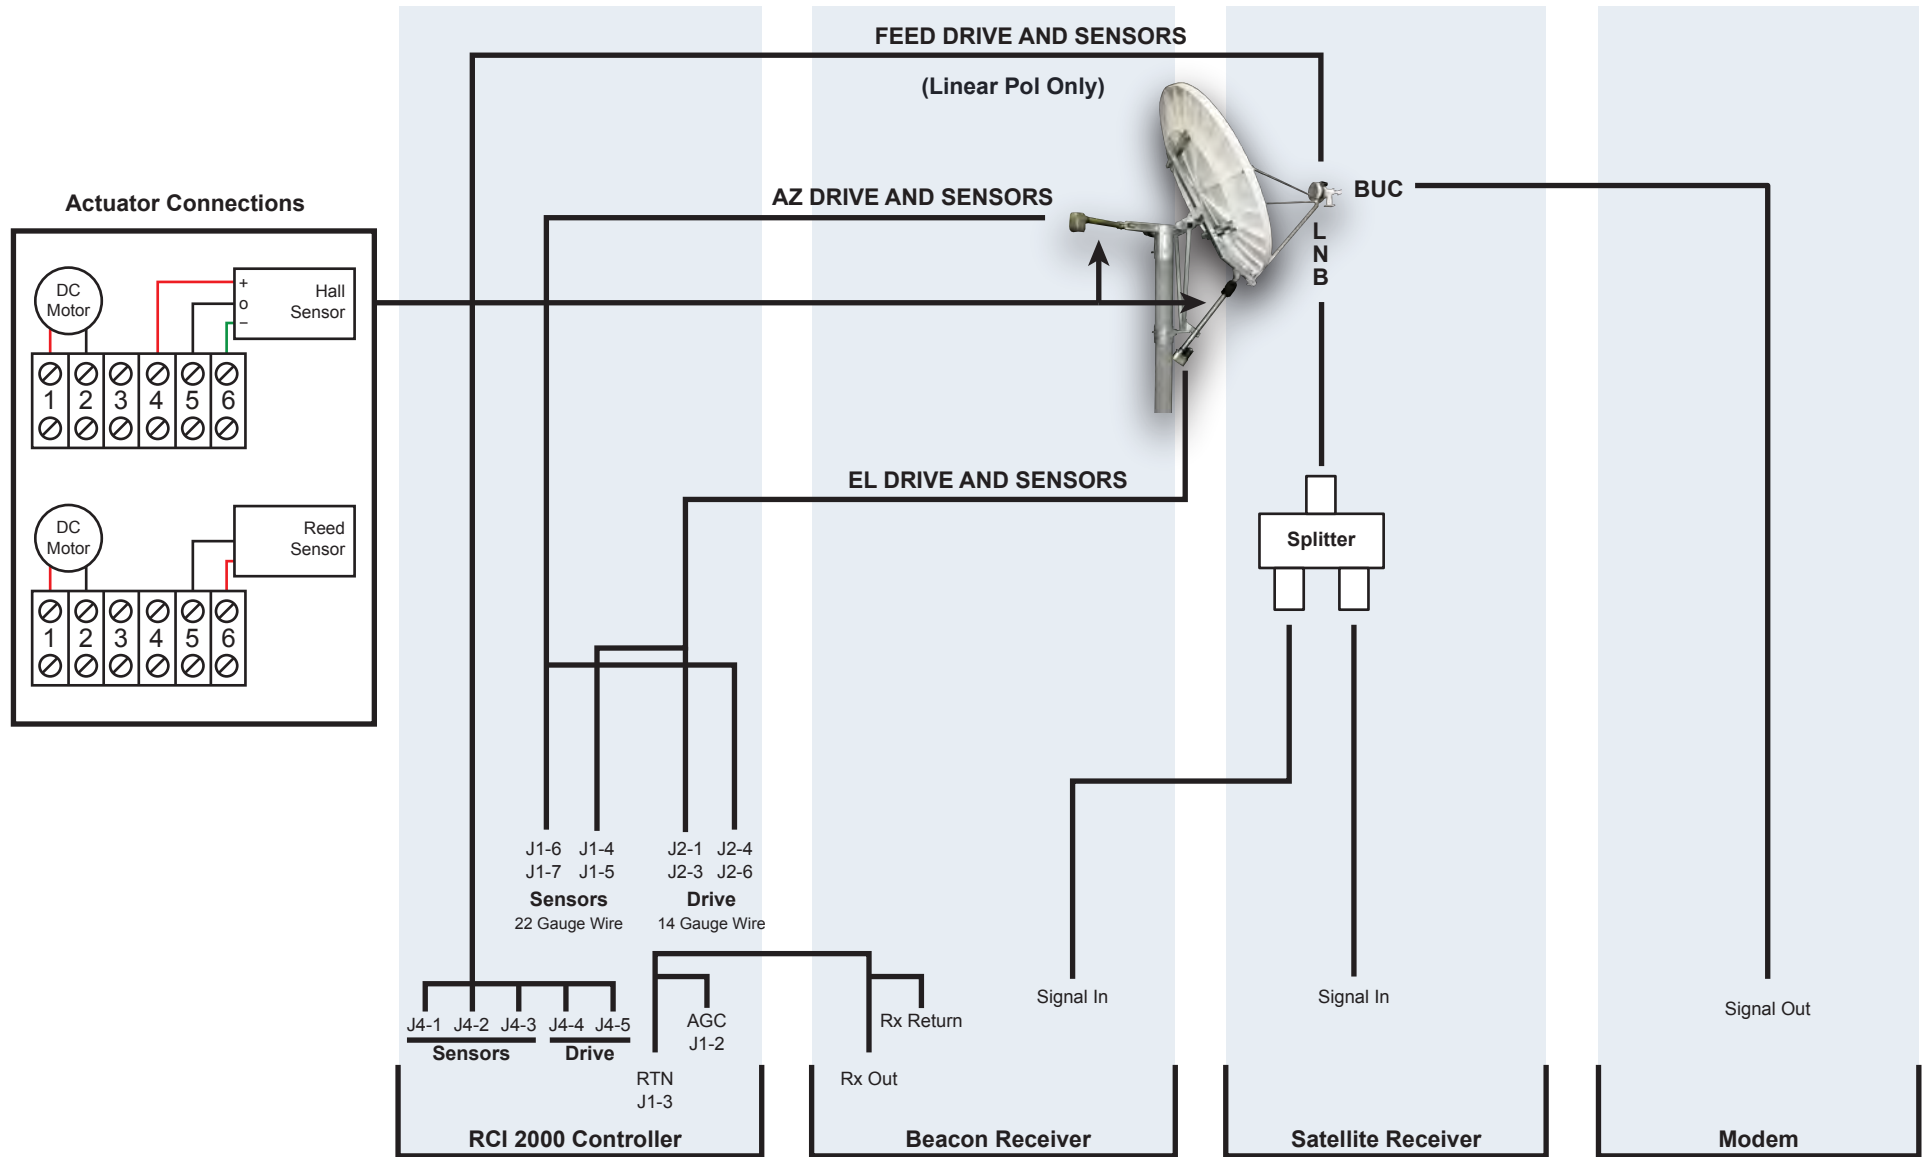

Viking Satcom Navigator Antenna Wiring Diagram

RC2000A Non Tracking Controller

*Diagram based on typical configuration

Viking Satcom Navigator Antenna Inclined Orbit Wiring Diagram

RC2000C Tracking Controller

*Diagram based on typical configuration